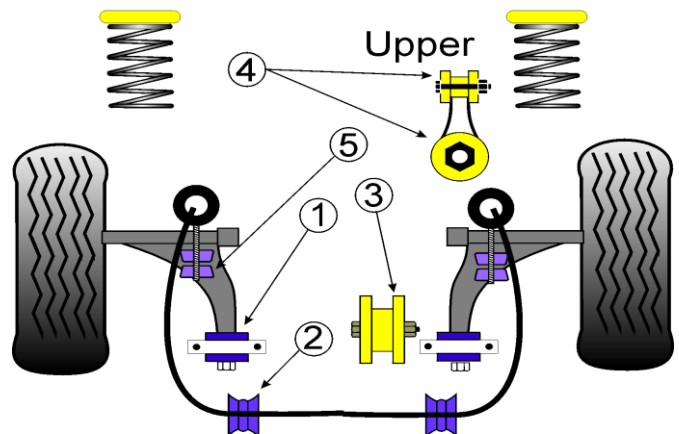

4	Upper Engine Mounting Kit		
	PFF66-125	1 per car	£40.65 ea

5	Front Roll Bar Drop Link Bushes		
	PFF66-105	2 per car	£7.65 ea

6	Rear Roll Bar Bush		
	PFR66-107-18	2 per car/18mm	£14.25 ea
	PFR66-304-19	2 per car/19mm	£14.25 ea

KITS	
-------------	--

NOTES	
--------------	--

Prices shown are GB Pounds plus VAT
 All parts are priced individually
 and should be ordered in the quantity
 listed as "per car"

SAAB 9000 1985-98

See application lists
 for exact specifications