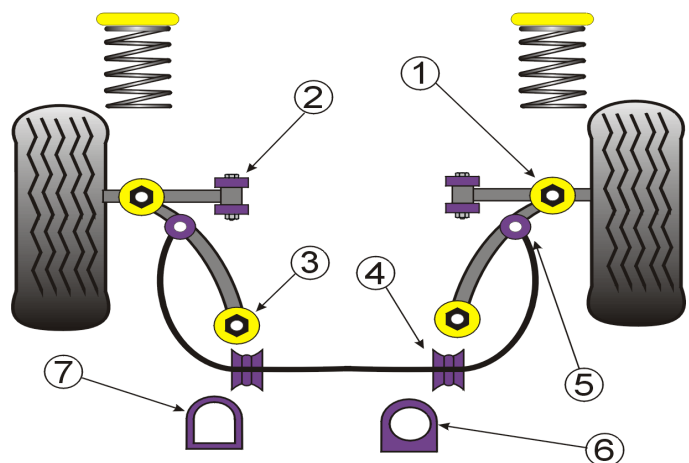

SAAB

900

1994 to 1998

1	Front Track Control Arm Outer Bush	
	PFF66-301	2 per car £20.85 ea

2	Front Track Control Arm Inner Bush	
	PFF66-302	2 per car £18.65 ea

3	Front Tie Bar rear Bush	
	PFF66-303	2 per car £24.15 ea

4	Front Anti Role Bar Mounting	
	PFF66-204-19	2 per car £14.25 ea
	PFF66-204-22	2 per car £14.25 ea
	PFF66-204-24	2 per car £14.25 ea

5	Front Anti Roll Bar Drop Link Bush	
	PFF66-310	2 per car £7.65 ea

6	Steering Rack Mounting Round Type	
	PFF66-411	1 per car £18.65 ea

7	Steering Rack Mounting Flat Bottom	
	PFF66-412	1 per car £18.65 ea

8	Rear Axle Mounting Bush	
	PFR66-315	2 per car £18.65 ea

KITS		
FRONT KIT	inc 1,2,3,4,5	£171.10
REAR KIT	inc 8	£37.30
FULL KIT		£208.40

NOTES		

Prices shown are GB Pounds plus VAT
All parts are priced individually
and should be ordered in the quantity
listed as "per car"

SAAB 900 1994-98